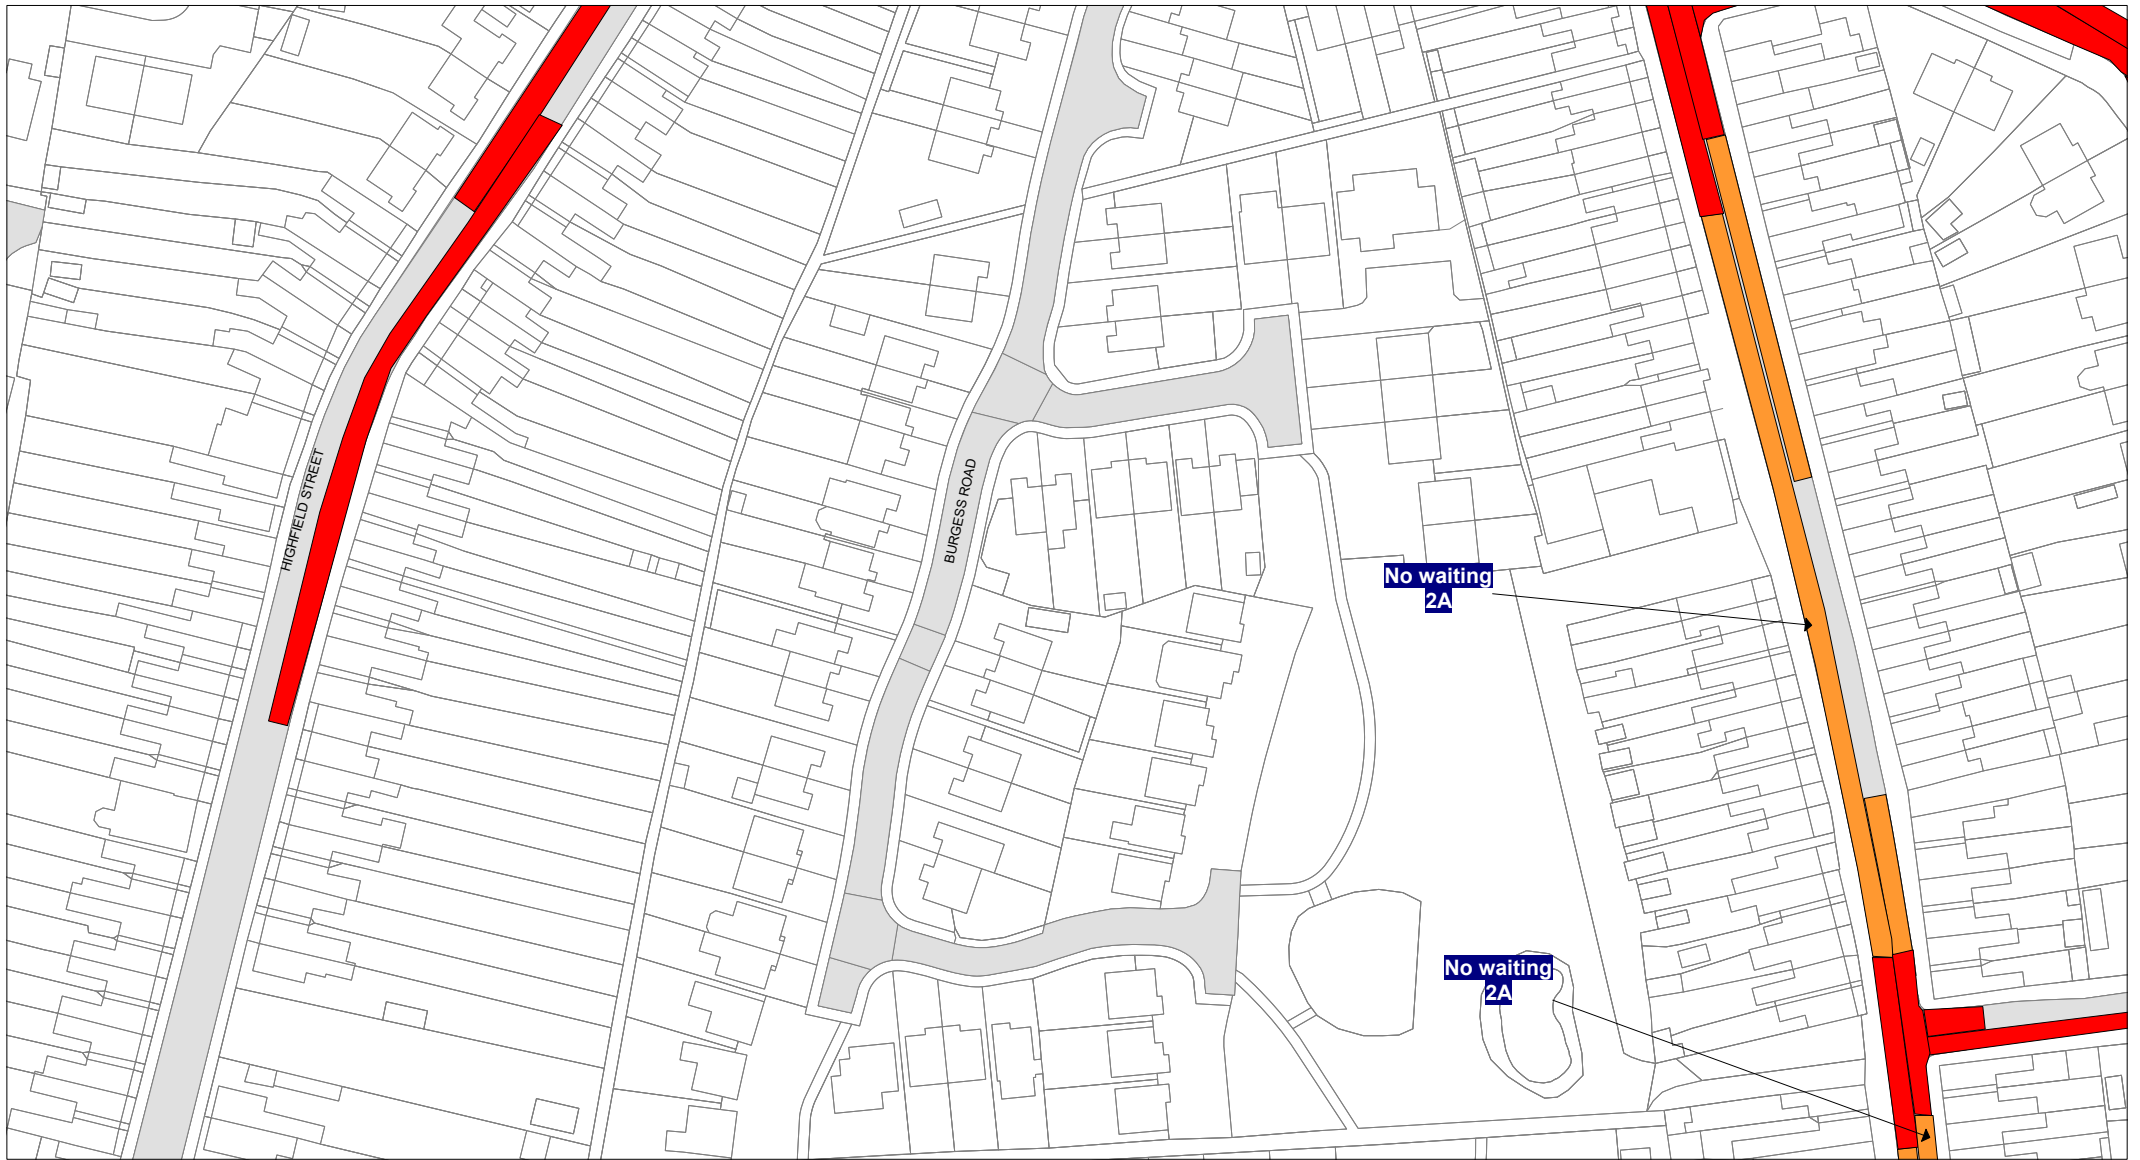

Tile Ref: GV50

© Crown copyright. All rights reserved
Leicestershire County Council
Licence No. 100019271 2019

SCALE	1 : 1250
DATE	02/10/2019
DRAWING No.	
DRAWN BY